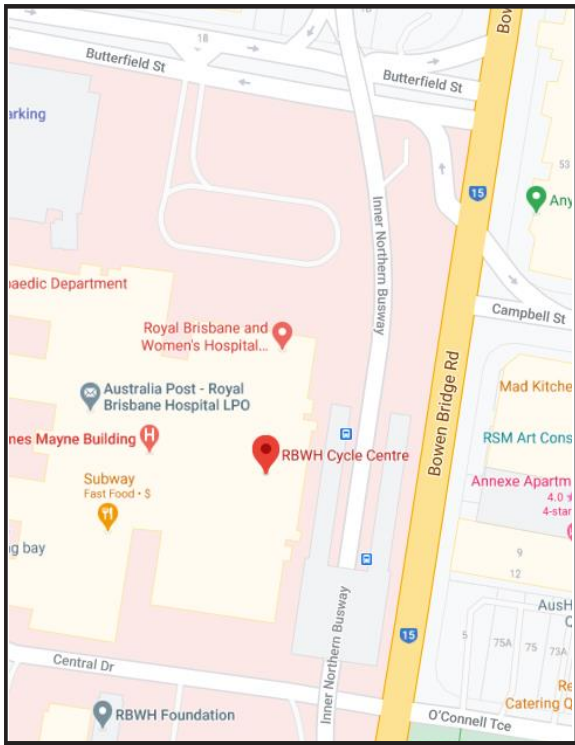

RBWH Cycle Centre