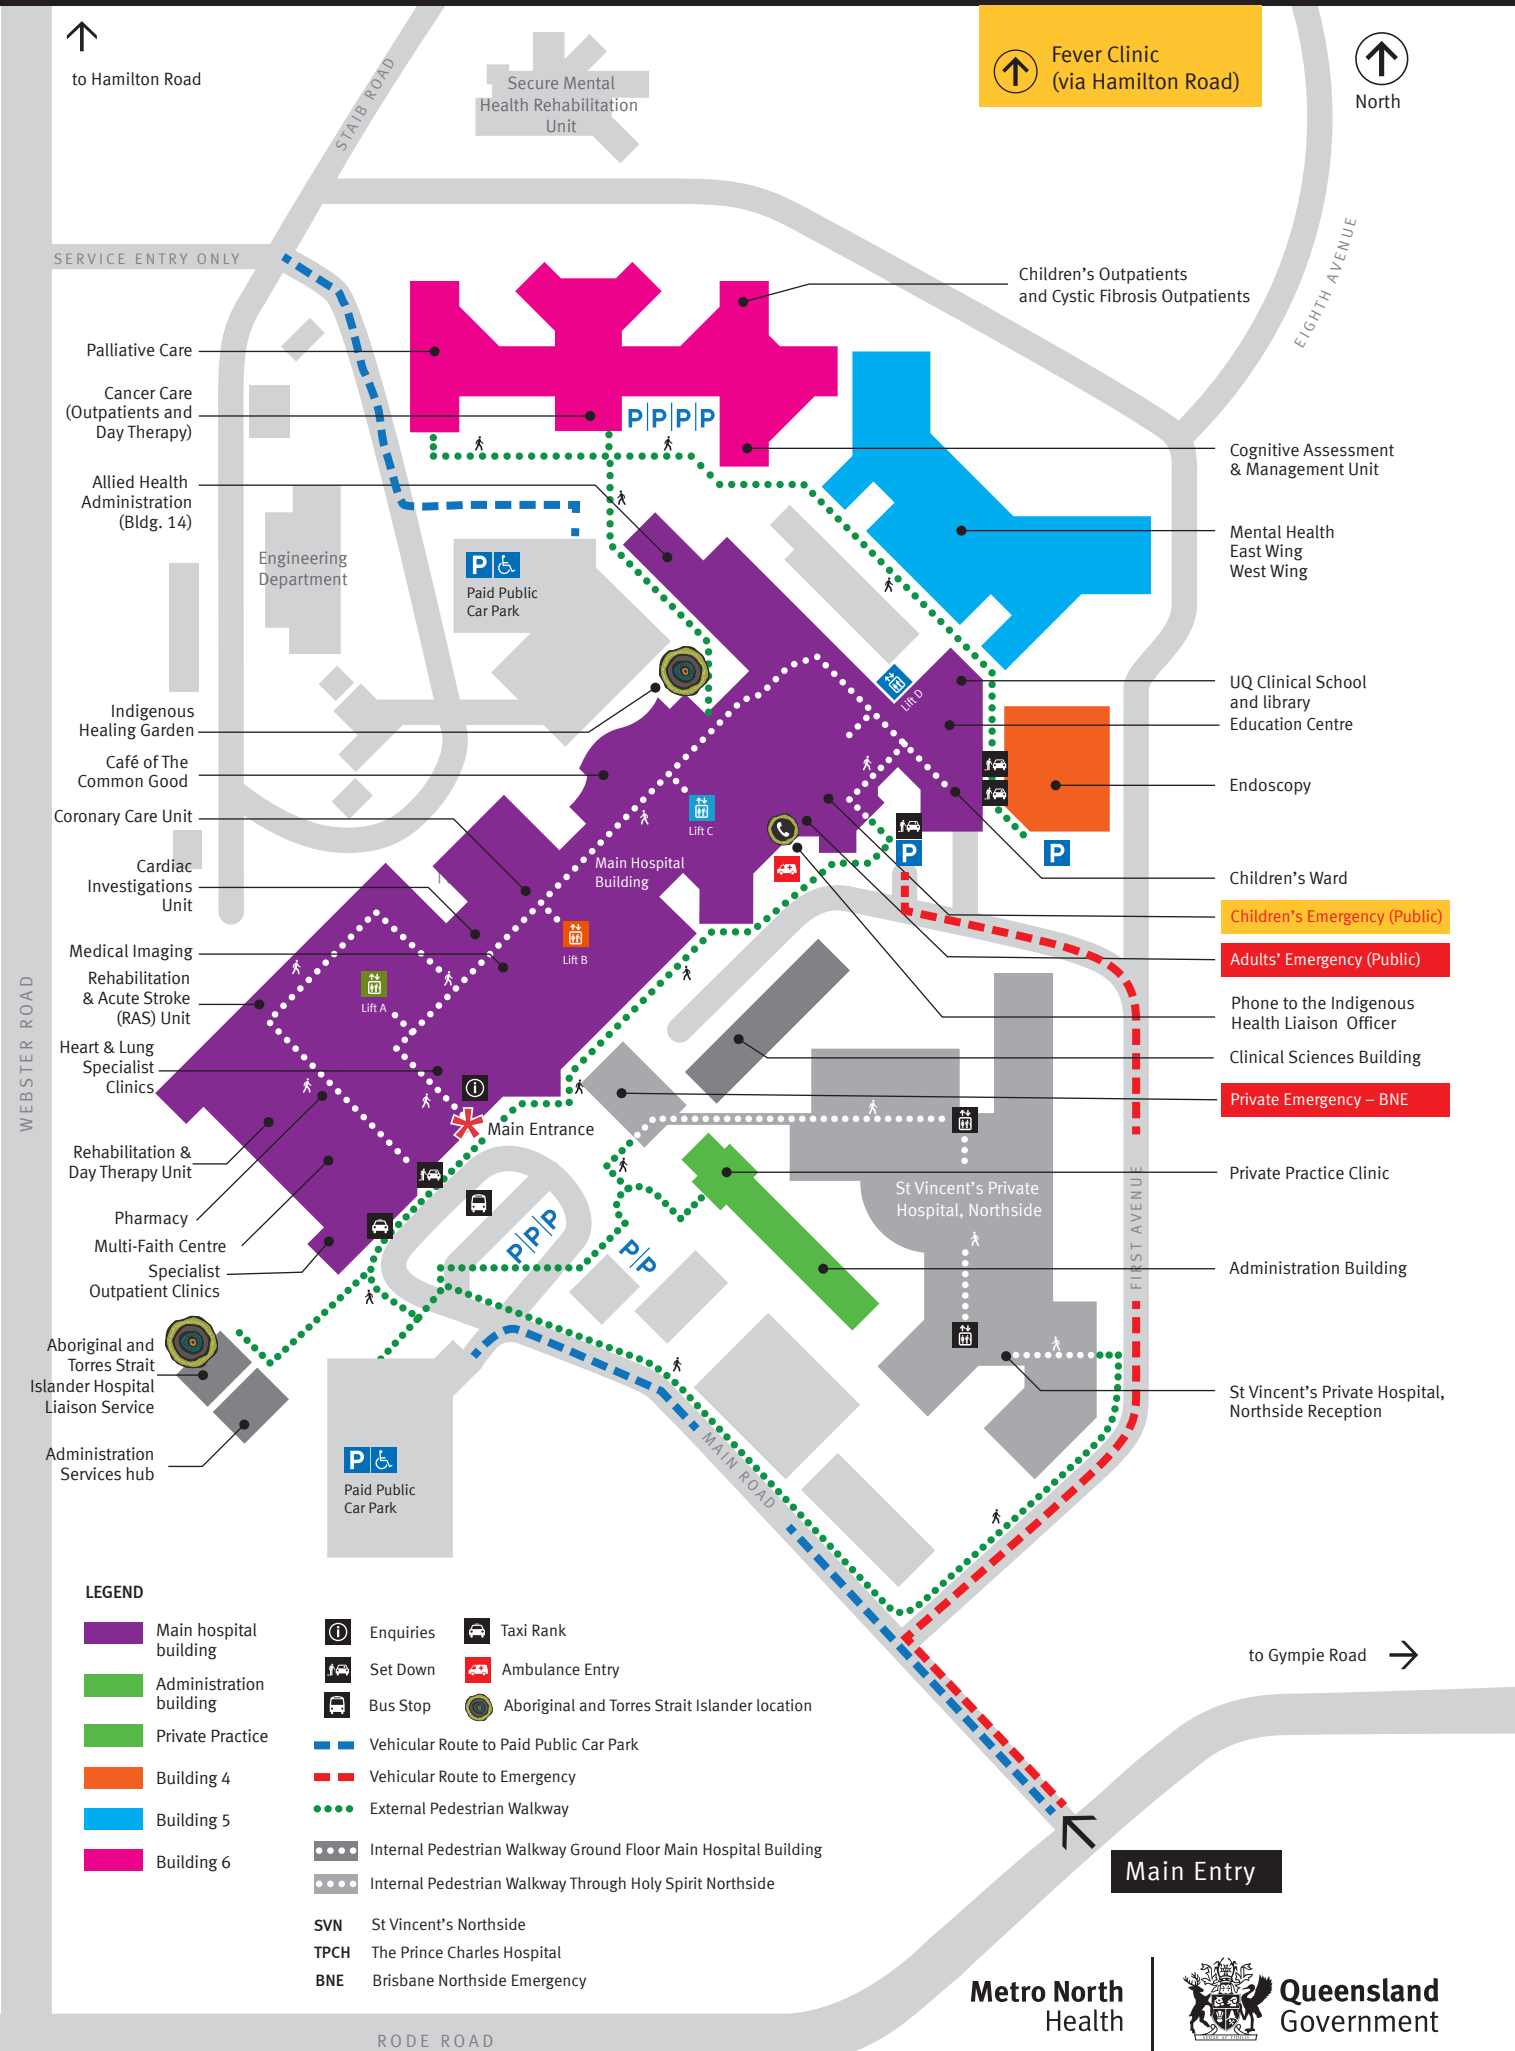

# The Prince Charles Hospital Campus Map

to Gympie Road →

**Main Entry**