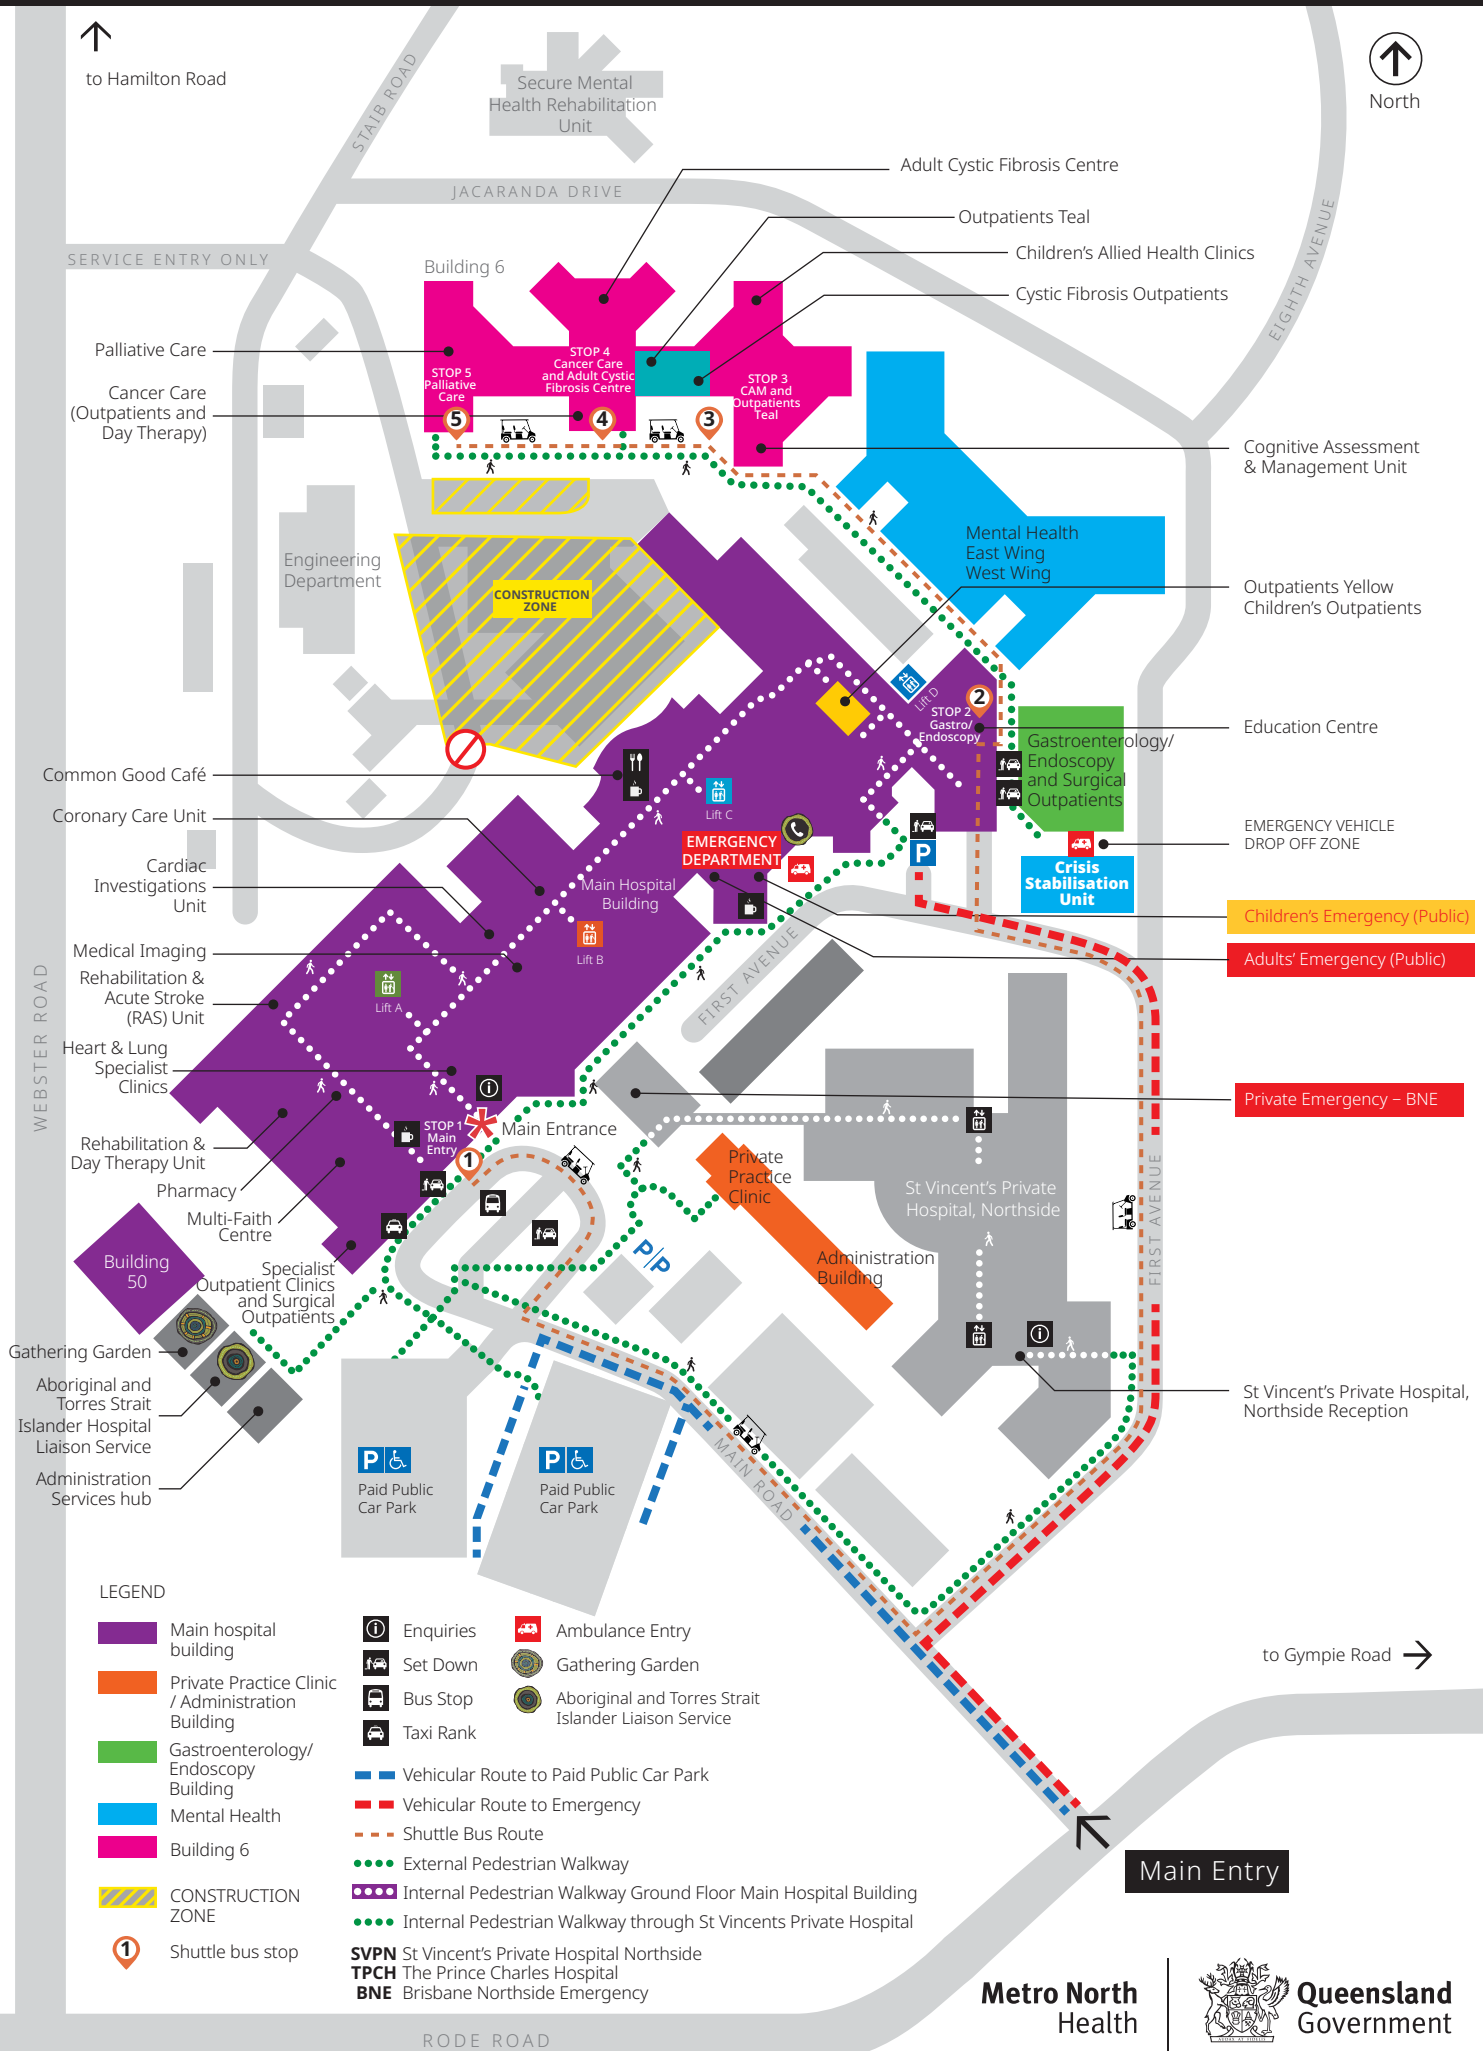

The Prince Charles Hospital Campus Map

to Hamilton Road

to Gympie Road →

Main Entry

Metro North Health

Queensland Government