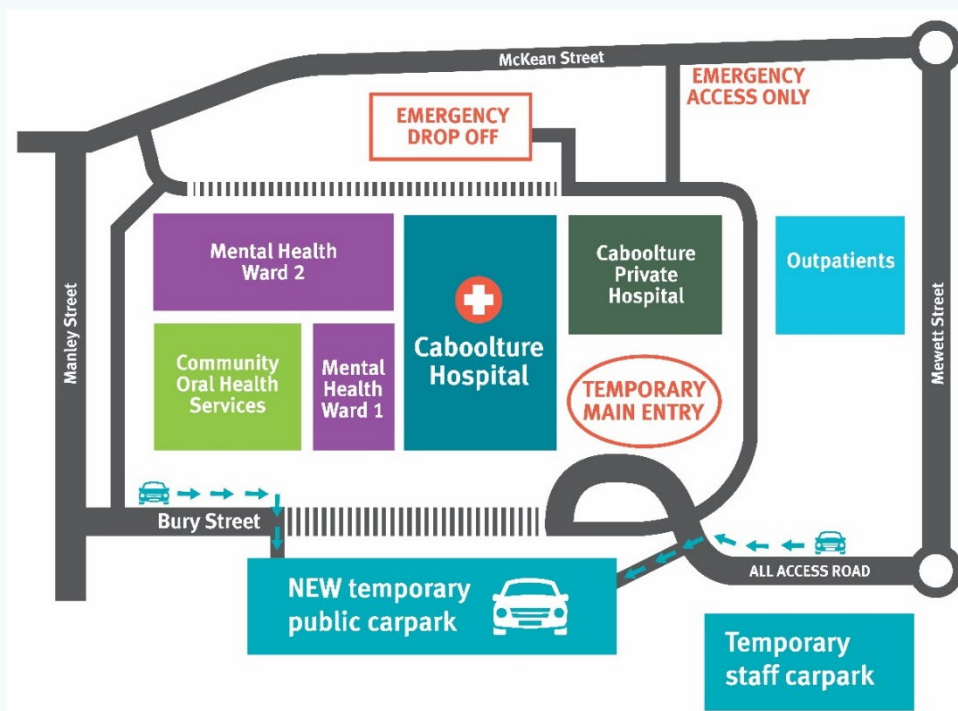

Caboolture Hospital Redevelopment

Project Update

NEW MAIN ENTRY & NEW PUBLIC CAR PARK*

OPENING 21 SEPTEMBER 2020

LOCATED AT THE BACK OF THE HOSPITAL ACCESS OFF MEWETT STREET AND BURY STREET

*FRONT PUBLIC CARPARK CLOSURES 24 SEPTEMBER 2020