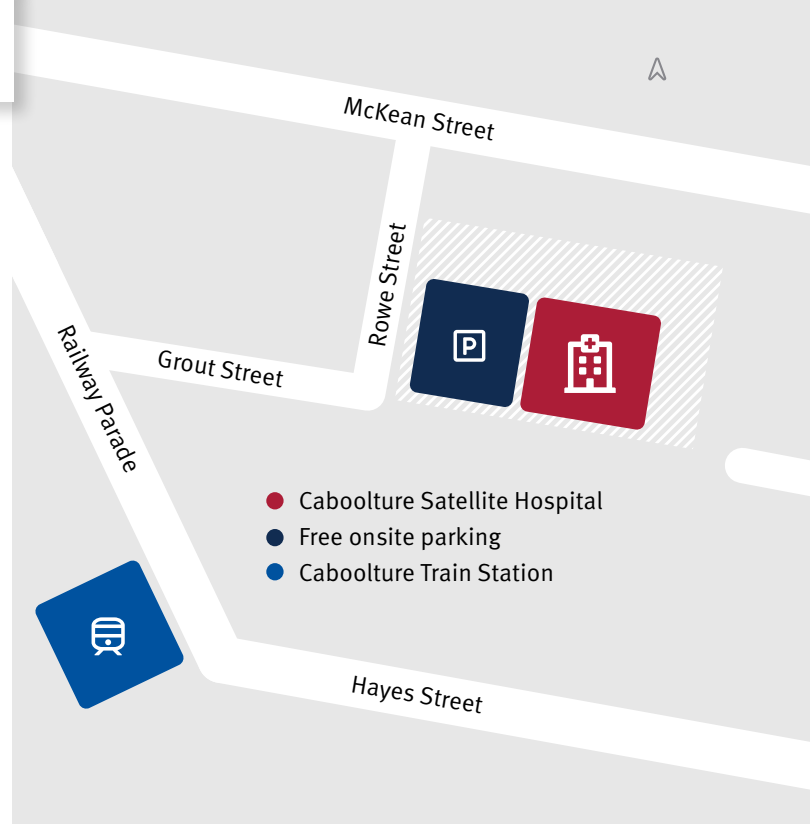

Visit the new Caboolture Satellite Hospital

Where to find us

Address:

Caboolture Satellite Hospital
15 Rowe Street
Caboolture

Parking and public transport

Free onsite parking

Adjacent to Caboolture Train Station.

Caboolture Hospital is located approximately 1.6 kilometres east along McKean Street.

Scan the QR code to read more about the Caboolture Satellite Hospital.

Queensland
Government