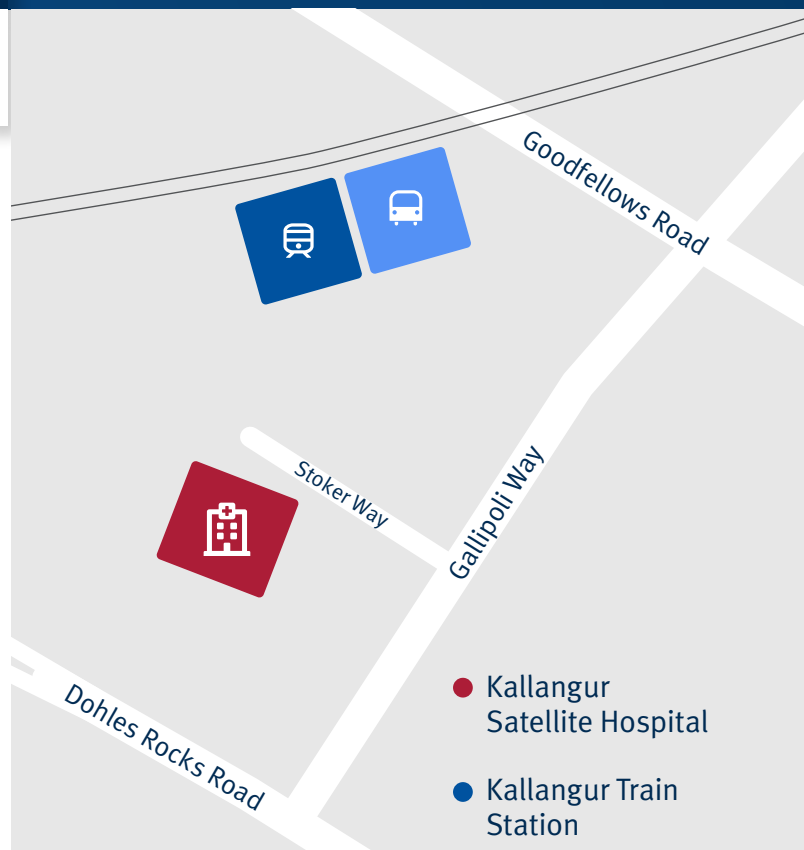

# Visit the new Kallangur Satellite Hospital

## Where to find us

### Address:

Kallangur Satellite Hospital  
9 Stoker Way,  
Kallangur

### Parking and public transport

Free onsite parking

Adjacent to Kallangur Train Station.

Scan the QR code to read  
more about the Kallangur  
Satellite Hospital.