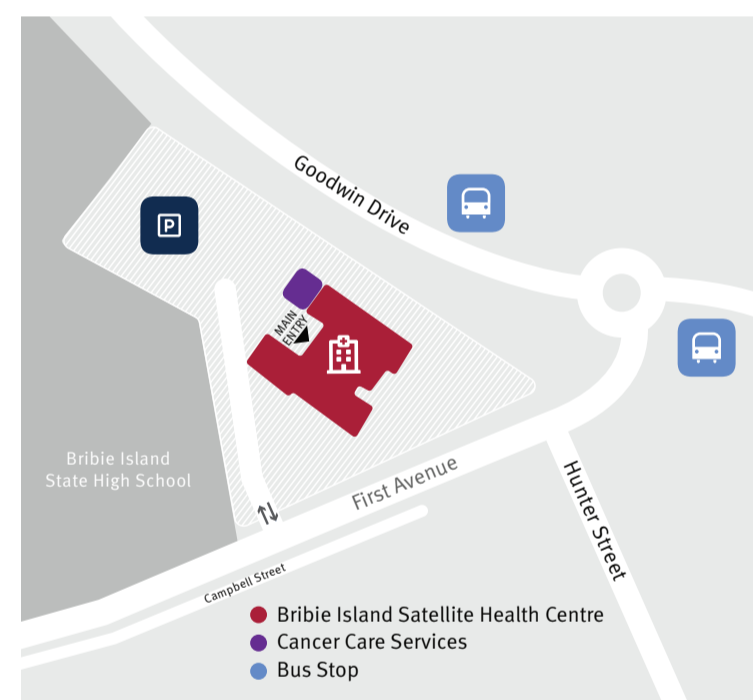

Metro North Satellite Health Centres

Visitor information

Caboolture

Satellite Health Centre
(Kabul)

Kallangur

Satellite Health Centre
(Kalangoor)

Bribie Island

Satellite Health Centre
(Yarun) and
Cancer Care Service

Address:

15 Rowe Street
Caboolture

Address:

9 Stoker Way
Kallangur

Address:

103 First Avenue
Bongaree

Parking and public transport

Free onsite parking

Parking and public transport

Free onsite parking

Parking and public transport

Free onsite parking

Adjacent to Caboolture Train Station.

Caboolture Hospital is located approximately
1.6 kilometres east along McKean Street.

Adjacent to Kallangur Train Station.

Closest bus stop on First Avenue –
stop number 319882.

Closest bus stop on Goodwin Drive –
stop number 319881.

For more information scan the QR Code to visit the
Metro North Satellite Health Centre website page,
or visit www.metronorth.health.qld.gov.au