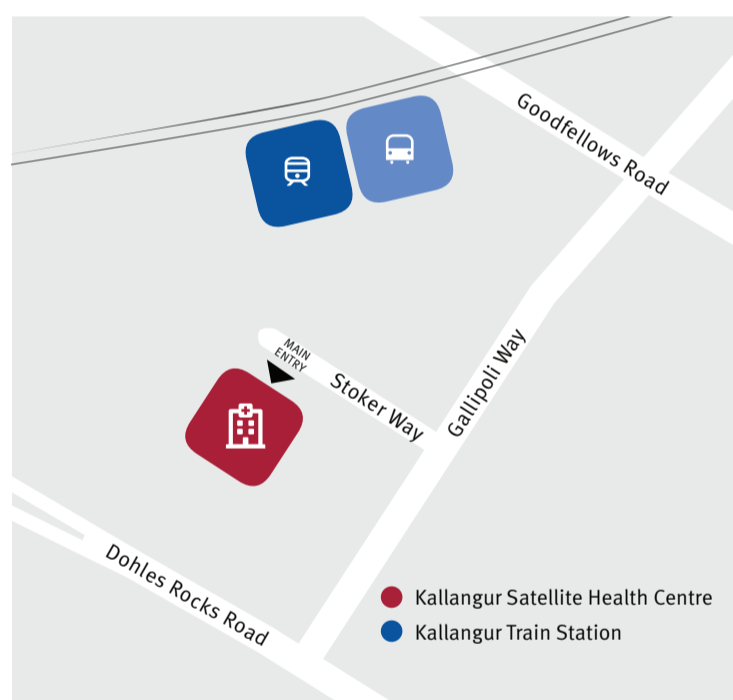

Metro North Satellite Health Centres

Visitor information

Caboolture

Satellite Health Centre
(Kabul)

Kallangur

Satellite Health Centre
(Kalangoor)

Bribie Island

Satellite Health Centre
(Yarun) and
Cancer Care Service

Address:

15 Rowe Street
Caboolture

Address:

9 Stoker Way
Kallangur

Address:

103 First Avenue
Bongaree

Parking and public transport

Free onsite parking

Parking and public transport

Free onsite parking

Parking and public transport

Free onsite parking

Adjacent to Caboolture Train Station.

Caboolture Hospital is located approximately
1.6 kilometres east along McKean Street.

Adjacent to Kallangur Train Station.

Closest bus stop on First Avenue –
stop number 319882.

Closest bus stop on Goodwin Drive –
stop number 319881.

For more information scan the QR Code to visit the
Metro North Satellite Health Centre website page,
or visit www.metronorth.health.qld.gov.au