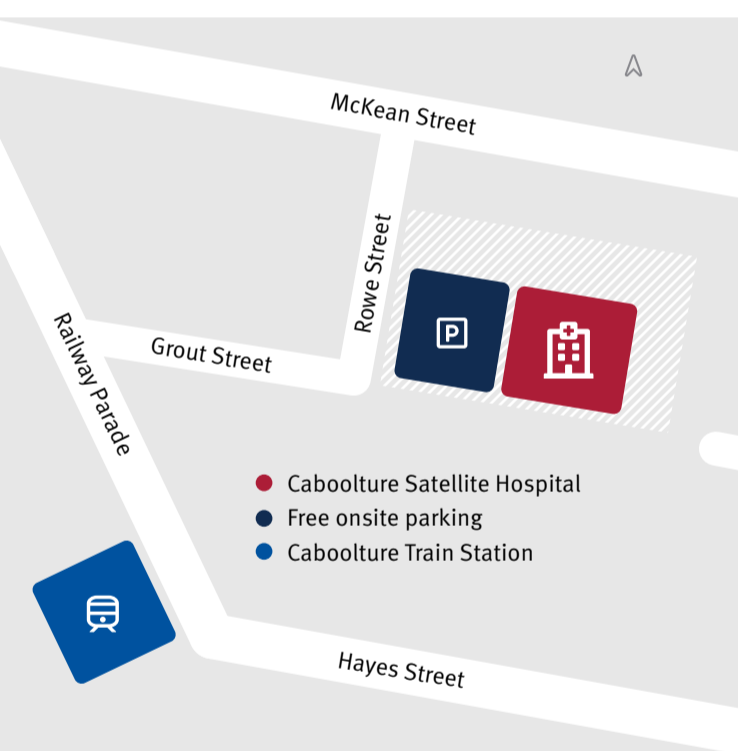

### Caboolture Satellite Hospital (Kabul)

**Address:**  
Caboolture Satellite Hospital  
15 Rowe Street  
Caboolture

#### Parking and public transport

Free onsite parking

Adjacent to Caboolture Train Station.

Caboolture Hospital is located approximately 1.6 kilometres east along McKean Street.

### Bribie Island Satellite Hospital (Yarun)

**Address:**  
Bribie Island Satellite Hospital  
103 First Avenue  
Bongaree

#### Parking and public transport

Free onsite parking

Closest bus stop on First Avenue

– stop number 319882.

Closest bus stop on Goodwin Drive

– stop number 319881.

For more information scan the QR Code to visit the Metro North Satellite Hospital website page, or visit [www.metronorth.health.qld.gov.au](http://www.metronorth.health.qld.gov.au)