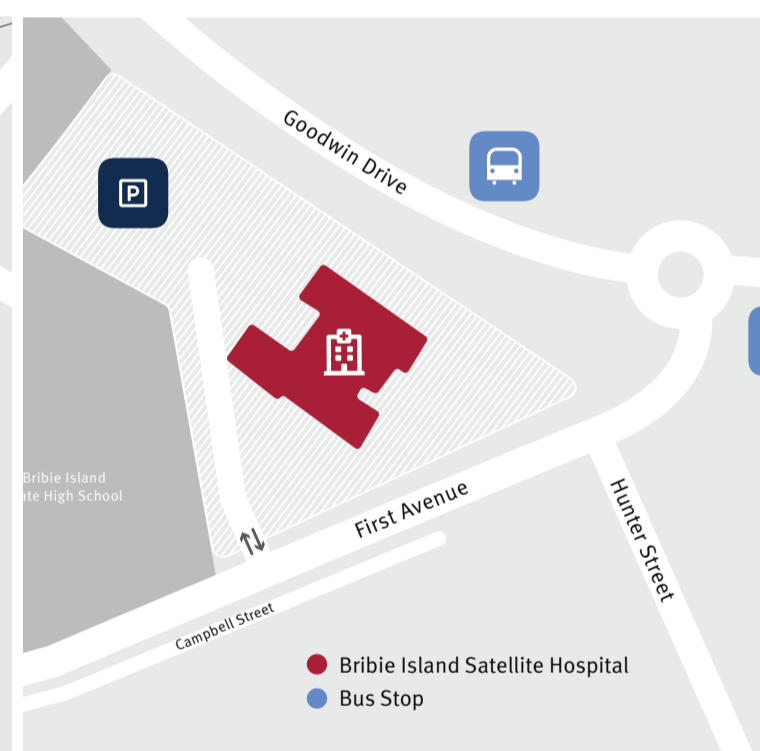

# Metro North Satellite Hospitals

### Caboolture Satellite Hospital (Kabul)

**Address:**  
Caboolture Satellite Hospital  
15 Rowe Street  
Caboolture

#### Parking and public transport

Free onsite parking

Adjacent to Caboolture Train Station.

Caboolture Hospital is located approximately 1.6 kilometres east along McKean Street.

### Bribie Island Satellite Hospital (Yarun)

**Address:**  
Bribie Island Satellite Hospital  
103 First Avenue  
Bongaree