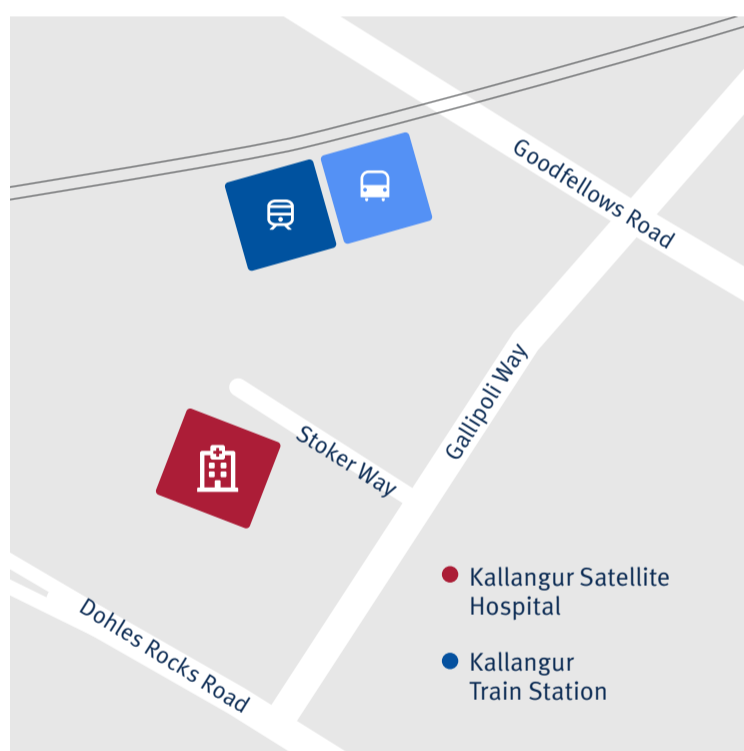

Kallangur Satellite Hospital (Kalangoor)

Address:
Kallangur Satellite Hospital
9 Stoker Way
Kallangur

Parking and public transport

Free onsite parking

Adjacent to Kallangur Train Station.